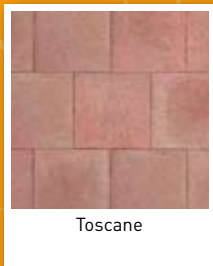

Quadrastones® Authentic

Grey

Black

Grey/Black

Red/Heather/Black
Flamed

Red/Heather/Black
Non Flamed

Sand

Ochre/Dark Brown
Flamed

Ochre/Dark Brown
Non Flamed

Provence

Quadrastones® Donatello®

Assisi

Brunico

Verona

Milano

Toscane

Pavia

Quadrastones® Authentic and Donatello®

Quadrastones® are produced in the same colour range and sizes as Rumblestones® but without the weathered appearance of Rumblestones®. Quadrastones® are available in both Authentic and Donatello® ranges as shown in this leaflet. For more information please visit our website www.blykopavingproducts.co.uk
Tel +44 (0)8450 710858

Welcome to the World of Concrete Diversity

BLYKO
PAVING PRODUCTS

Rumblestones® Authentic

Grey

Black

Grey Black

Red/Heather/Black
Flamed

Red/Heather/Black
Non Flamed