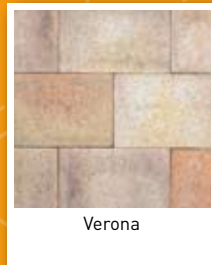

Quadrastones® Authentic

Grey

Black

Grey/Black

Red/Heather/Black
Flamed

Red/Heather/Black
Non Flamed

Sand

Ochre/Dark Brown
Flamed

Ochre/Dark Brown
Non Flamed

Provence

Quadrastones® Donatello®

Assisi

Brunico

Verona

Milano

Toscane

Pavia

Quadrastones® Authentic and Donatello®

Quadrastones® are produced in the same colour range and sizes as Rumblestones® but without the weathered appearance of Rumblestones®. Quadrastones® are available in both Authentic and Donatello® ranges as shown in this leaflet. For more information please visit our website www.blykopavingproducts.co.uk
Tel +44 (0)8450 710858

Welcome to the World of Concrete Diversity

BLYKO
PAVING PRODUCTS

Rumblestones® Authentic

Grey

Black

Grey Black

Red/Heather/Black
Flamed

Red/Heather/Black
Non Flamed