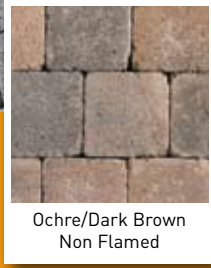

Quadrastones® Authentic

Grey

Black

Grey/Black

Red/Heather/Black
Flamed

Red/Heather/Black
Non Flamed

Sand

Ochre/Dark Brown
Flamed

Pavia

Quadrastones® Authentic and Donatello®

Quadrastones® are produced in the same colour range and sizes as Rumblestones® but without the weathered appearance of Rumblestones®. Quadrastones® are available in both Authentic and Donatello® ranges as shown in this leaflet. For more information please visit our website www.blykopavingproducts.co.uk
Tel +44 (0)8450 710858

Welcome to the World of Concrete Diversity

BLYKO
PAVING PRODUCTS

Rumblestones® Authentic

Grey

Black

Grey Black

Red/Heather/Black
Flamed

Red/Heather/Black
Non Flamed

Sand

Ochre/Dark Brown
Flamed

Ochre/Dark Brown
Non Flamed

Provence

Autumn
Flamed

Autumn
Non Flamed

Rumblestones® Donatello®

Assisi