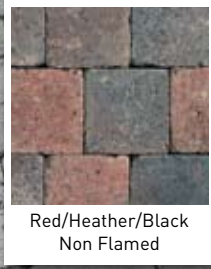

Quadrastones® Authentic

Grey

Black

Grey/Black

Red/Heather/Black
Flamed

Red/Heather/Black
Non Flamed

Sand

Ochre/Dark Brown
Flamed

Pavia

Quadrastones® Authentic and Donatello®

Quadrastones® are produced in the same colour range and sizes as Rumblestones® but without the weathered appearance of Rumblestones®. Quadrastones® are available in both Authentic and Donatello® ranges as shown in this leaflet. For more information please visit our website www.blykopavingproducts.co.uk
Tel +44 (0)8450 710858

Welcome to the World of Concrete Diversity

BLYKO
PAVING PRODUCTS

Rumblestones® Authentic

Grey

Black

Grey Black

Red/Heather/Black
Flamed

Red/Heather/Black
Non Flamed

Sand

Ochre/Dark Brown
Flamed

Ochre/Dark Brown
Non Flamed

Provence

Autumn
Flamed

Autumn
Non Flamed

Rumblestones® Donatello®

Assisi