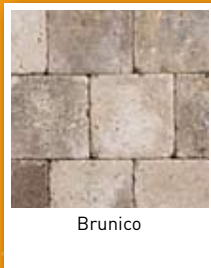

Quadrastones® Authentic

Grey

Black

Grey/Black

Red/Heather/Black
Flamed

Red/Heather/Black
Non Flamed

Sand

Ochre/Dark Brown
Flamed

Welcome to the World of Concrete Diversity

BLYKO
PAVING PRODUCTS

Rumblestones® Authentic

Grey

Black

Grey Black

Red/Heather/Black
Flamed

Red/Heather/Black
Non Flamed

Sand

Ochre/Dark Brown
Flamed

Ochre/Dark Brown
Non Flamed

Provence

Autumn
Flamed

Autumn
Non Flamed

Rumblestones® Donatello®

Assisi

Brunico

Verona

Milano

Toscane

Pavia

Rumblestones® Authentic and Donatello®

Rumblestones® are manufactured as a paving product in a wide range of colours and sizes. Rumblestones® are subjected to a weathering process, producing an aged appearance similar to traditional cobblestones.