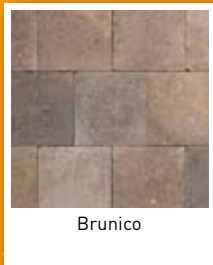

Quadrastones® Authentic

Grey

Black

Grey/Black

Red/Heather/Black
Flamed

Red/Heather/Black
Non Flamed

Sand

Ochre/Dark Brown
Flamed

Ochre/Dark Brown
Non Flamed

Provence

Quadrastones® Donatello®

Assisi

Brunico

Verona

Milano

Toscane

Pavia

Quadrastones® Authentic and Donatello®

Quadrastones® are produced in the same colour range and sizes as Rumblestones® but without the weathered appearance of Rumblestones®. Quadrastones® are available in both Authentic and Donatello® ranges as shown in this leaflet. For more information please visit our website www.blykopavingproducts.co.uk
Tel +44 (0)8450 710858

Welcome to the World of Concrete Diversity

BLYKO
PAVING PRODUCTS

Rumblestones® Authentic

Grey

Black

Grey Black

Red/Heather/Black
Flamed

Red/Heather/Black
Non Flamed