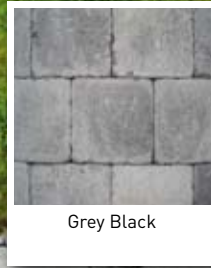

Quadrastones® Authentic

Grey

Black

Grey/Black

Red/Heather/Black
Flamed

Red/Heather/Black
Non Flamed

Sand

Ochre/Dark Brown
Flamed

Pavia

Quadrastones® Authentic and Donatello®

Quadrastones® are produced in the same colour range and sizes as Rumblestones® but without the weathered appearance of Rumblestones®. Quadrastones® are available in both Authentic and Donatello® ranges as shown in this leaflet. For more information please visit our website www.blykopavingproducts.co.uk
Tel +44 (0)8450 710858

Welcome to the World of Concrete Diversity

BLYKO
PAVING PRODUCTS

Rumblestones® Authentic

Grey

Black

Grey Black

Red/Heather/Black
Flamed

Red/Heather/Black
Non Flamed