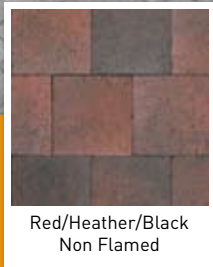

Quadrastones® Authentic

Grey

Black

Grey/Black

Red/Heather/Black
Flamed

Red/Heather/Black
Non Flamed

Sand

Ochre/Dark Brown
Flamed

Pavia

Quadrastones® Authentic and Donatello®

Quadrastones® are produced in the same colour range and sizes as Rumblestones® but without the weathered appearance of Rumblestones®. Quadrastones® are available in both Authentic and Donatello® ranges as shown in this leaflet. For more information please visit our website www.blykopavingproducts.co.uk
Tel +44 (0)8450 710858

Welcome to the World of Concrete Diversity

BLYKO
PAVING PRODUCTS

Rumblestones® Authentic

Grey

Black

Grey Black

Red/Heather/Black
Flamed

Red/Heather/Black
Non Flamed

Sand

Ochre/Dark Brown
Flamed

Ochre/Dark Brown
Non Flamed

Provence

Autumn
Flamed

Autumn
Non Flamed

Rumblestones® Donatello®

Assisi