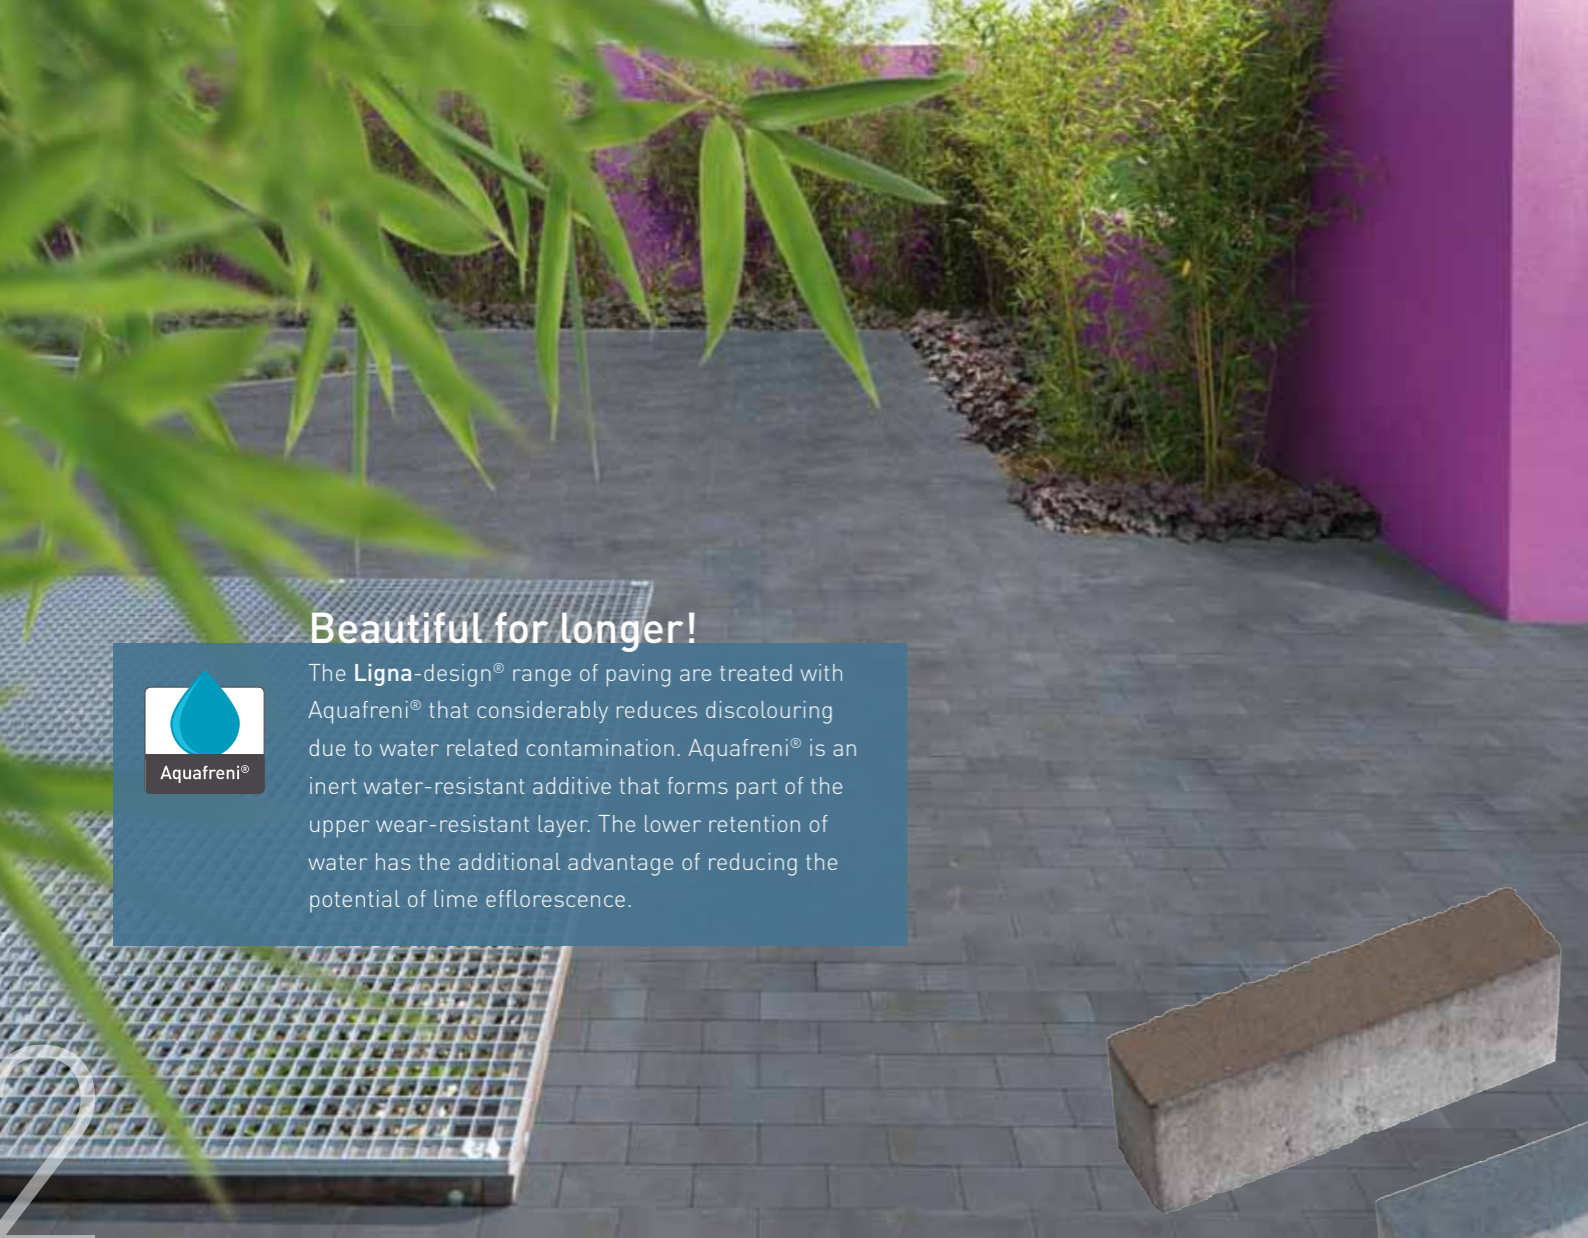

Ligna-design®

A new concept in concrete paving.

Blyko distinctively creative in design

Ligna-design®

Beautiful for longer!

Aquafreni®

The Ligna-design® range of paving are treated with Aquafreni® that considerably reduces discolouring due to water related contamination. Aquafreni® is an inert water-resistant additive that forms part of the upper wear-resistant layer. The lower retention of water has the additional advantage of reducing the potential of lime efflorescence.

Ligna-design®

Eye-catching **unique paving** that creates a stylish look and feel.

The **Chocolate Brown** and **Night Blue** colours both enhance contemporary

design. Available for delivery to meet the **customers exact** requirements for a

Ligna-design®

The **Quadriligna®** paving is an unusual combination of four different lengths and three different widths and is supplied as a complete package. The **Quadriligna®** paving allows a creativity of design resulting in a random finished appearance. The picture is an example of the **Chocolate Brown** colour.

Ligna-design®

The 200 x 200 x 70 mm **Ligna** paving can be laid in a traditional pattern and are suitable for most applications.

The Night Blue colour has the appearance of natural stone with all the laying advantages of concrete paving.