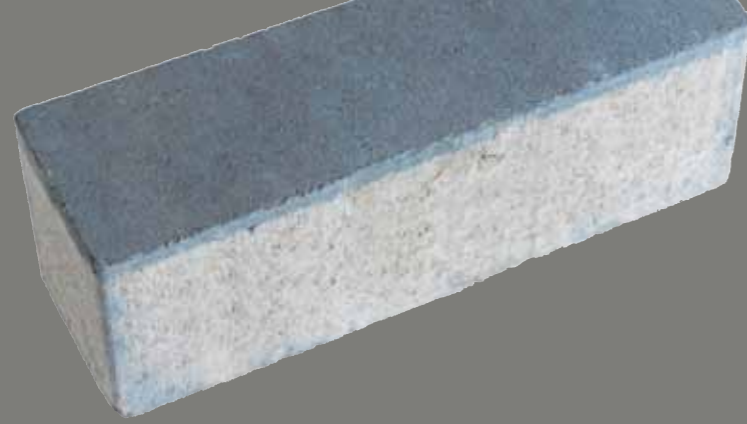

The design pictured is a combination of

350 x 110 x 80 mm **Ligna** Chocolate Brown and Night Blue.

The blend of colours creates a distinctive effect and illustrates that

the two colours integrate together perfectly.