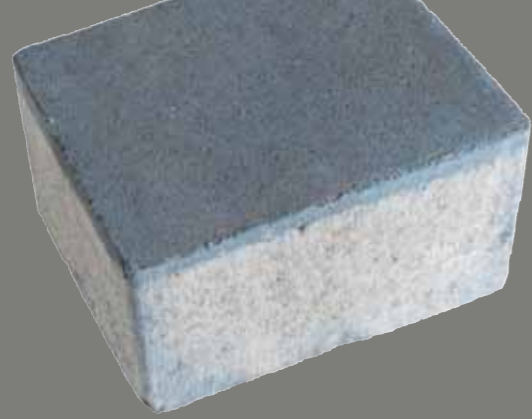

special paved finish. Every full pack has a **protective cover** and includes laying instructions.

Ligna-design®

3

The selection of a larger pavior such as the 630 x 210 x 80 mm **Ligna** can accentuate the perspective of space depending on the laying direction. The Night Blue colour can be selected as it, combines beautifully with water features such as ponds and fountains.

Ligna-design®

4

5

The design pictured is a combination of

350 x 110 x 80 mm **Ligna** Chocolate Brown and Night Blue.

The blend of colours creates a distinctive effect and illustrates that

the two colours integrate together perfectly.

Ligna-design®

The **Quadriligna®** paving is an unusual combination of four different lengths and three different widths and is supplied as a complete package. The **Quadriligna®** paving allows a creativity of design resulting in a random finished appearance. The picture is an example of the **Chocolate Brown** colour.

Ligna-design®

The 200 x 200 x 70 mm **Ligna** paving can be laid in a traditional pattern and are suitable for most applications.

The Night Blue colour has the appearance of natural stone with all the laying advantages of concrete paving.