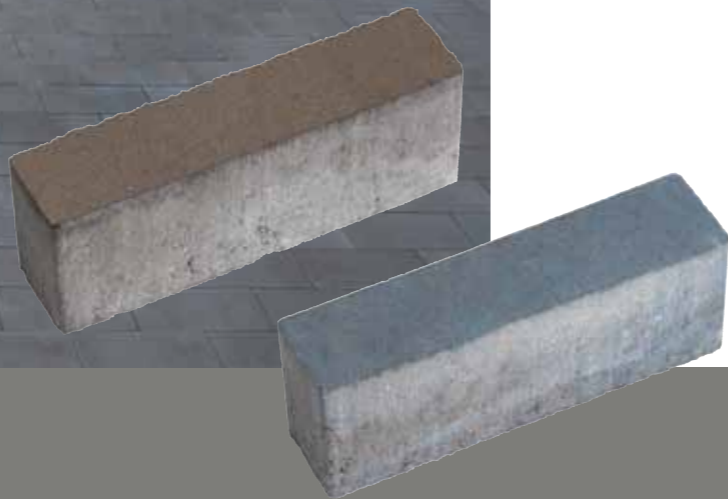

Ligna-design®

A new concept in concrete paving.

Blyko distinctively creative in design

Ligna-design®

Beautiful for longer!

Aquafreni®

The Ligna-design® range of paving are treated with Aquafreni® that considerably reduces discolouring due to water related contamination. Aquafreni® is an inert water-resistant additive that forms part of the upper wear-resistant layer. The lower retention of water has the additional advantage of reducing the potential of lime efflorescence.

Ligna-design®

Eye-catching **unique paving** that creates a stylish look and feel.

The **Chocolate Brown** and **Night Blue** colours both enhance contemporary

design. Available for delivery to meet the **customers exact** requirements for a

special paved finish. Every full pack has a **protective cover** and includes laying instructions.

Ligna-design®

3

The selection of a larger pavior such as the 630 x 210 x 80 mm **Ligna** can accentuate the perspective of space depending on the laying direction. The Night Blue colour can be selected as it, combines beautifully with water features such as ponds and fountains.

Ligna-design®

The **Quadriligna®** paving is an unusual combination of four different lengths and three different widths and is supplied as a complete package. The **Quadriligna®** paving allows a creativity of design resulting in a random finished appearance. The picture is an example of the **Chocolate Brown** colour.