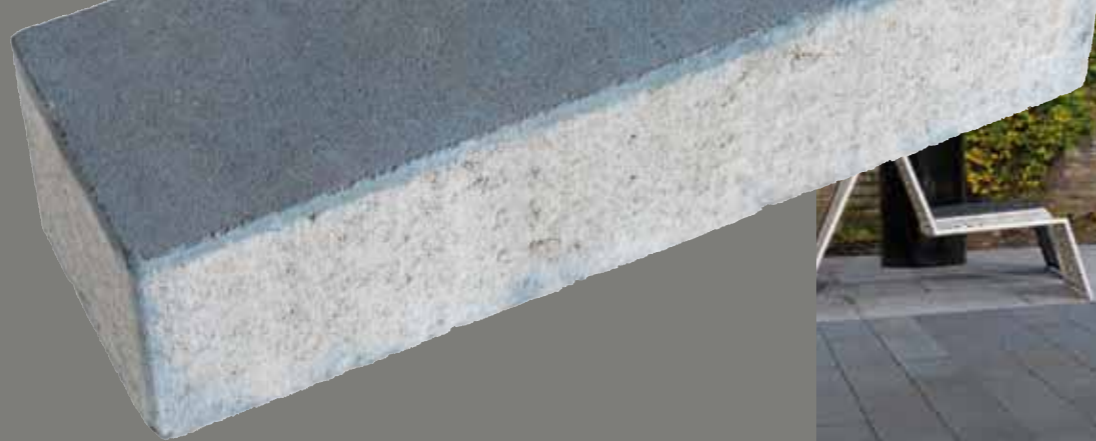

Ligna-design®

A new concept in concrete paving.

Blyko distinctively creative in design

Ligna-design®

Beautiful for longer!

Aquafreni®

The Ligna-design® range of paving are treated with Aquafreni® that considerably reduces discolouring due to water related contamination. Aquafreni® is an inert water-resistant additive that forms part of the upper wear-resistant layer. The lower retention of water has the additional advantage of reducing the potential of lime efflorescence.

Ligna-design®

Eye-catching **unique paving** that creates a stylish look and feel.

The **Chocolate Brown** and **Night Blue** colours both enhance contemporary

design. Available for delivery to meet the **customers exact** requirements for a

special paved finish. Every full pack has a **protective cover** and includes laying instructions.

Ligna-design®

3

The selection of a larger pavior such as the 630 x 210 x 80 mm **Ligna** can accentuate the perspective of space depending on the laying direction. The Night Blue colour can be selected as it, combines beautifully with water features such as ponds and fountains.