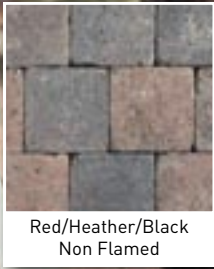

## Rumblestones® Authentic

Grey

Black

Grey Black

Red/Heather/Black  
Flamed

Red/Heather/Black  
Non Flamed

Sand

Ochre/Dark Brown  
Flamed

Ochre/Dark Brown  
Non Flamed

Provence

Autumn  
Flamed

Autumn  
Non Flamed

# Rumblestones® Authentic and Donatello®

Rumblestones® are manufactured as a paving product in a wide range of colours and sizes. Rumblestones® are subjected to a weathering process, producing an aged appearance similar to traditional cobblestones.

Rumblestones® are available in both Authentic and Donatello® ranges as shown in this leaflet.

For more information please visit our website [www.blykopavingproducts.co.uk](http://www.blykopavingproducts.co.uk)