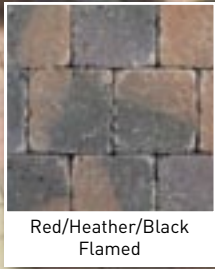

## Rumblestones® Authentic

Grey

Black

Grey Black

Red/Heather/Black  
Flamed

Red/Heather/Black  
Non Flamed

Sand

Ochre/Dark Brown  
Flamed

Ochre/Dark Brown  
Non Flamed

Provence

Autumn  
Flamed

Autumn  
Non Flamed

# Rumblestones® Authentic and Donatello®

Rumblestones® are manufactured as a paving product in a wide range of colours and sizes. Rumblestones® are subjected to a weathering process, producing an aged appearance similar to traditional cobblestones.