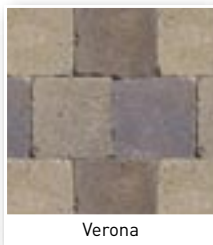

Rumblestones® Authentic

Rumblestones® Donatello®

Verona

Rumblestones® Authentic and Donatello®

Rumblestones® are manufactured as a paving product in a wide range of colours and sizes. Rumblestones® are subjected to a weathering process, producing an aged appearance similar to traditional cobblestones.

Rumblestones® are available in both Authentic and Donatello® ranges as shown in this leaflet.

For more information please visit our website www.blykopavingproducts.co.uk

Welcome to the World of Concrete Diversity