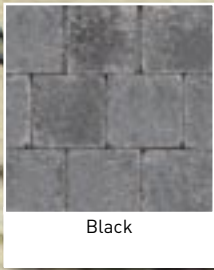

## Rumblestones® Authentic

Grey

Black

Grey Black

Red/Heather/Black  
Flamed

Red/Heather/Black  
Non Flamed

Sand

Ochre/Dark Brown  
Flamed

Ochre/Dark Brown  
Non Flamed

Provence

Autumn  
Flamed

Autumn  
Non Flamed

# Rumblestones® Authentic and Donatello®

Rumblestones® are manufactured as a paving product in a wide range of colours and sizes. Rumblestones® are subjected to a weathering process, producing an aged appearance similar to traditional cobblestones.